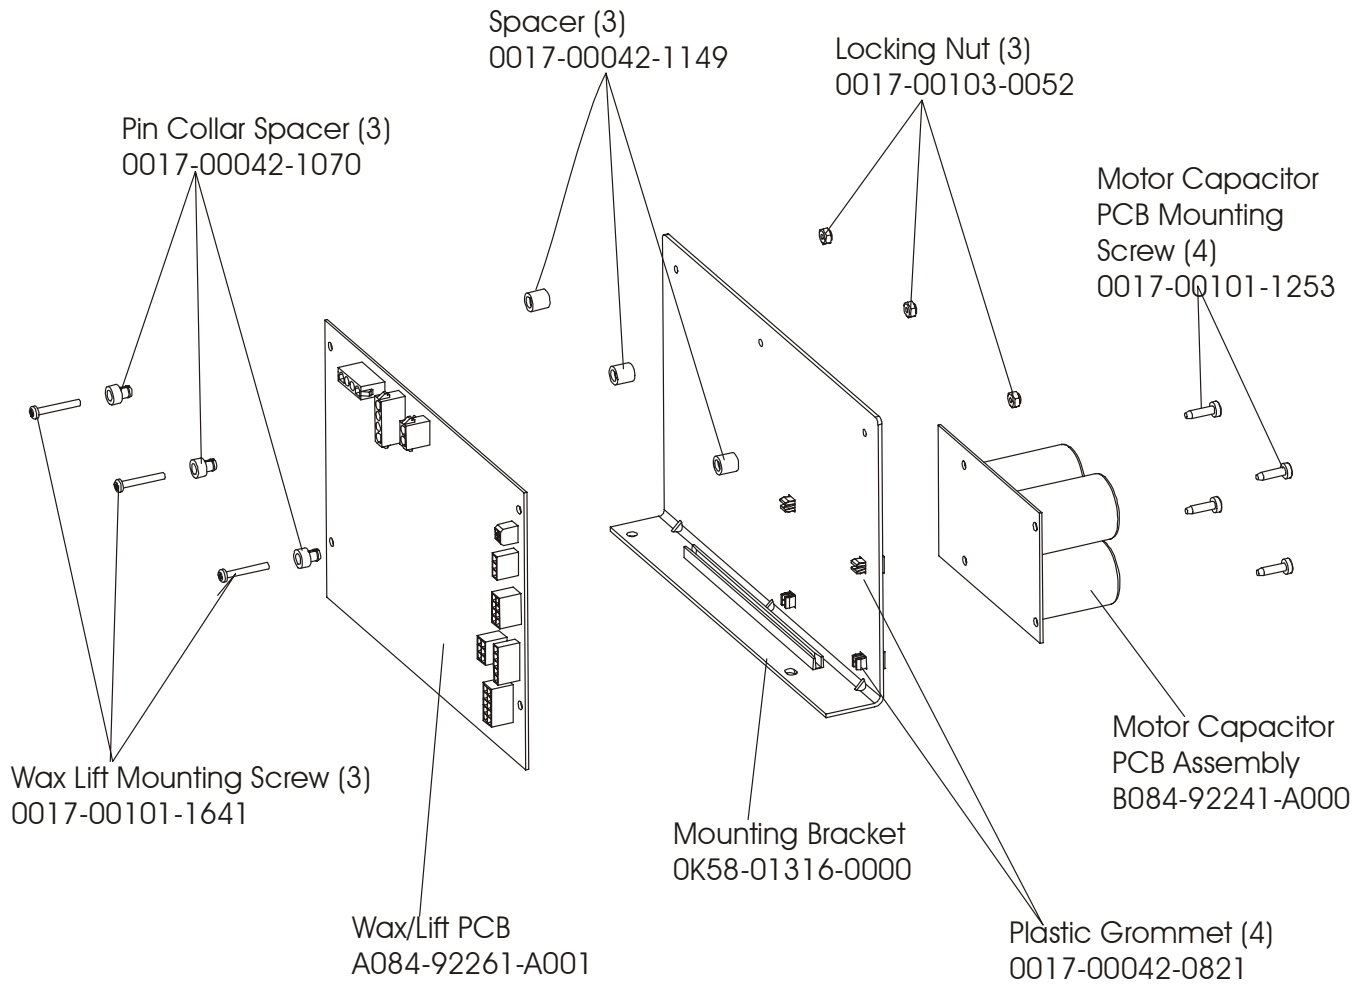

ARCTIC SILVER 97TEZ
Lift Frame and Lift Motor

97TEZ-0xxx-01
S/N TWZ100000 and up

ARCTIC SILVER 97TEZ
Wax/Lift Assembly-AK58-00243-0000

97TEZ-0xxx-01
S/N TWZ100000 and up

AK60-00171-0000 (100-120v) W/O FERRITE
AK60-00171-0001 (200-240v) W/O FERRITE
AK60-00171-0002 (100-120v) WITH FERRITE
AK60-00171-0003 (200-240v) WITH FERRITE